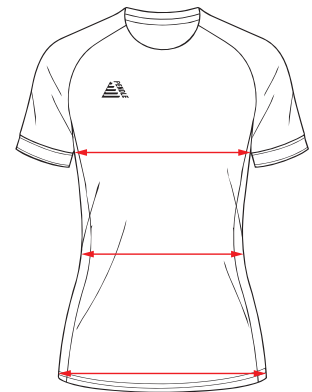

WOMEN

SIZE		CHEST		WAIST	
		IN	CM	IN	CM
6-8	XS (Womens)	30-32	76-81	23-26	58-66
8-10	S (Womens)	33-35	84-89	27-29	69-74
12-14	M (Womens)	36-38	91-97	29-32	74-81
14-16	L (Womens)	39-41	99-104	32-35	81-89
16-18	XL (Womens)	42-44	107-112	35-38	89-97