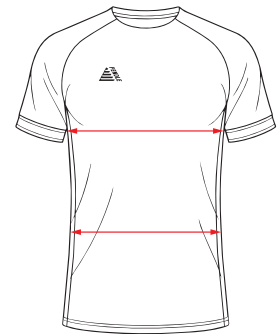

YOUTH

SUGGESTED AGE	SIZE	CHEST		WAIST	
		IN	CM	IN	CM
4-5	XS	22-24	56-61	18-20	46-51
6-7	S	26-28	66-71	21-23	53-58
8-10	SY	30-32	76-81	24-26	61-66
11-13	Y	34-36	86-91	27-29	69-74